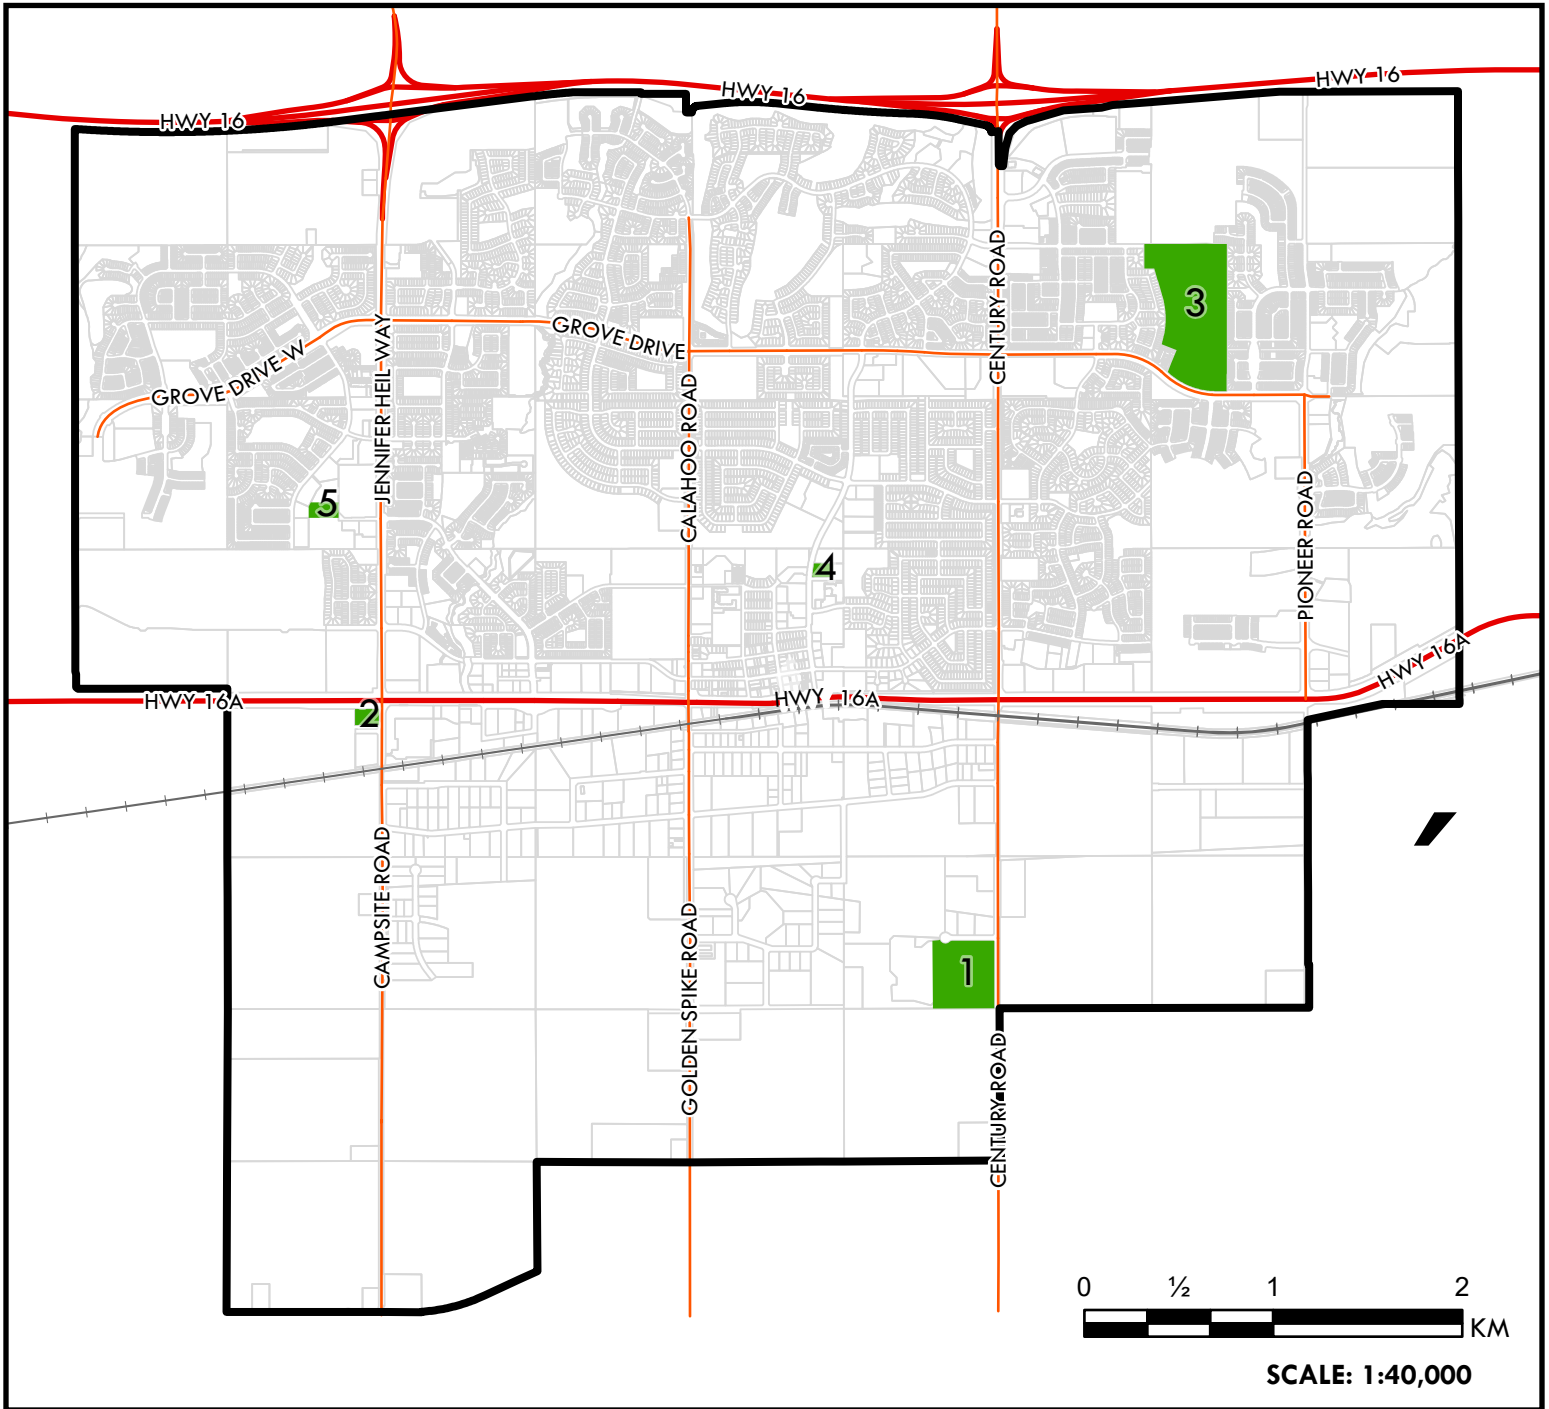

OPEN SPACE AREA LOCATIONS FOR MOBILE VENDING

LEGEND

-  City Boundary
-  Park Location With Mobile Vending Permitted Parking
-  Property Parcel

Park Area	Location	Address
1	Cpl. Jim Galloway Memorial Off Leash Area	51 Century Close
2	Rotary Centennial Park	Highway 16A
3	Jubilee Park	510 Grove Drive
4	Central Park / Agrena Road	450 King Street
5	Fuhr Sports Park & Rotary Playscape	9 Tri Leisure Way #200