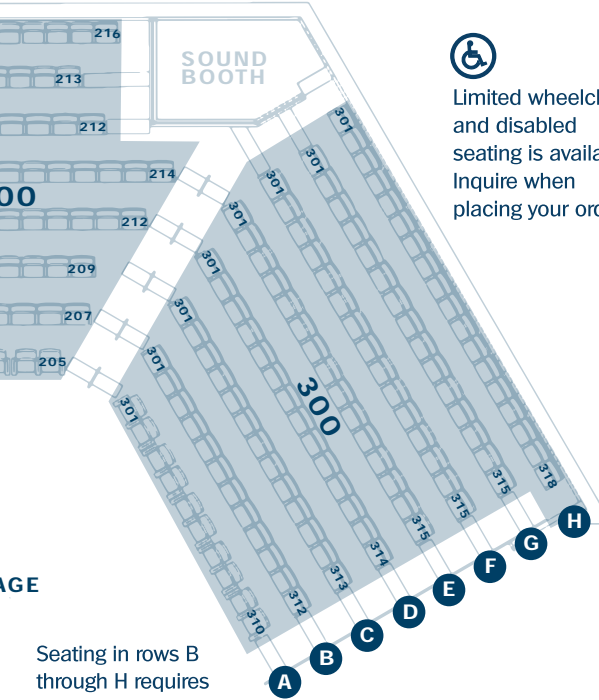

TIX

ADULTS	\$25
SENIORS/STUDENTS	\$20

THEATRE MAP

LOCATION MAP

Limited wheelchair and disabled seating is available. Inquire when placing your order.

AGE

Seating in rows B through H requires walking up steps with a handrail for assistance.