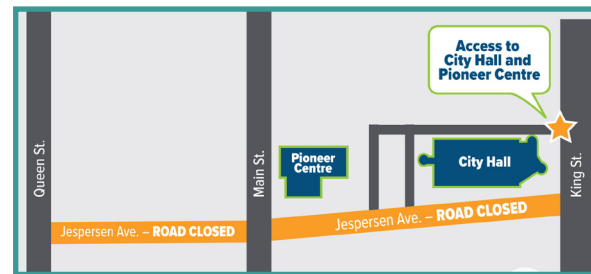

sprucegrove.org/CityPulse

Events and Programs

Visit a Pop-Up Playground near you this summer!

The City's Pop-Up Playground program is back and it's coming to various playgrounds in Spruce Grove during July and August. For more details and to see the schedule, visit sprucegrove.org/PopUp.

Get to know your neighbours! Host a Block Party!

Hosts are eligible for food vouchers, signage, games/activities and more. Applications are accepted until August 31. Parties can be held until Sept. 30. Download the Block Party How-To Guide and submit your registration online at sprucegrove.org/BlockParty.

Summer in the City

Register your child or teen for a week-long camp in July or August. Registration now open. For details, visit sprucegrove.org/SITC.

Career Opportunities

- General Manager of Corporate Services and Chief Financial Officer (CFO)
- Economic Development Specialist - Commercial
- Data Analyst
- Recreation Facilities Foreman

For details or to apply, visit sprucegrove.org/Careers.

News You Can Use

Temporary closure of Jespersen Avenue; City Hall accessible via King Street

Jespersen Avenue is currently undergoing surface repair work and is temporarily closed from Queen Street to King Street. City Hall and the Pioneer Centre will remain open during this work and will be accessible via King Street. Please watch for signage.

Details at sprucegrove.org/ConstructionProjects.

Electric vehicle charging stations

The City of Spruce Grove in partnership with the Municipal Climate Change Action Centre (MCCAC) has installed 12 electric vehicle charging stations around the community.

For more information on the chargers and how to use them, visit sprucegrove.org/ElectricVehicles.

Spray Park

Stay cool this summer at the Ken Morrison/REMAX Excellence Spray Park at Jubilee Park! Before you go, visit sprucegrove.org/SprayPark for hours, rules, temporary closures and more.