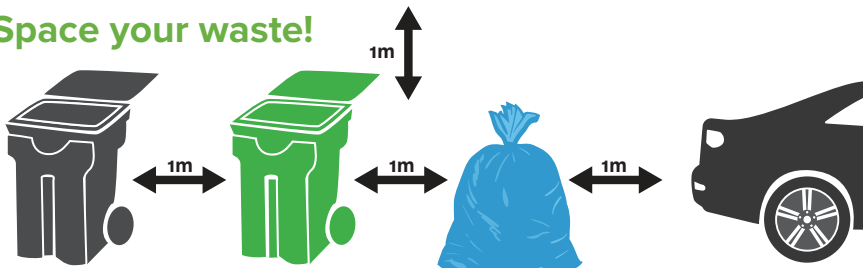

Hours:

Monday-Saturday: 10 a.m. – 5:30 p.m.

Sunday: Closed

Statutory holidays: Closed

www.sprucegrove.org/ecocentre

Space your waste!

Cart lids must be completely closed for pick up and out by 7 a.m. on your collection day.