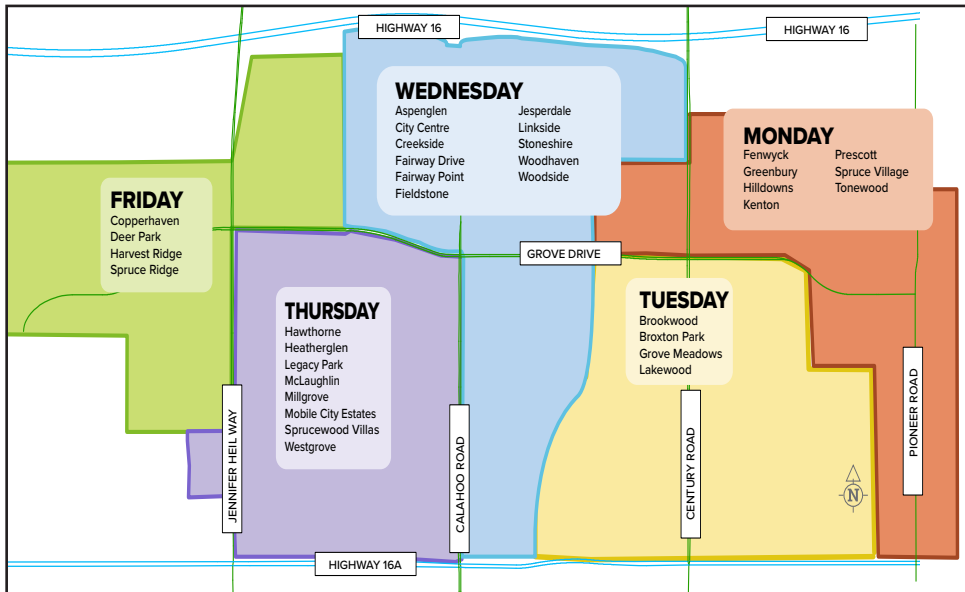

GREEN CART Organics

Weekly collection:

Mid-April to mid-November 2019

Monthly collection: December to March

Includes:

- Yard waste
- Food waste
- Soiled paper and cardboard
- Shredded paper (in compostable bag/box)

BLACK CART Garbage

Weekly collection (year-round)

Includes:

- Plastic bags, film, wrap and packaging
- Plastic clamshells (e.g. berries, bakery items)
- Aluminum foil
- Styrofoam
- Tetra Paks without deposit
- Take-out and single-serve plastic containers
- Single use plastic items (e.g. cutlery, straws)

Weekly collection days – Effective June 1

More information

Report a broken or damaged cart or missed collection: 780-962-7584

Visit www.sprucegrove.org/waste

Eco Centre

The Eco Centre is located at 50 Diamond Ave.

Hours:

Monday-Saturday: 10 a.m. – 5:30 p.m.

Sunday: Closed

Statutory holidays: Closed

www.sprucegrove.org/ecocentre

Space your waste!

Cart lids must be completely closed for pick up and out by 7 a.m. on your collection day.