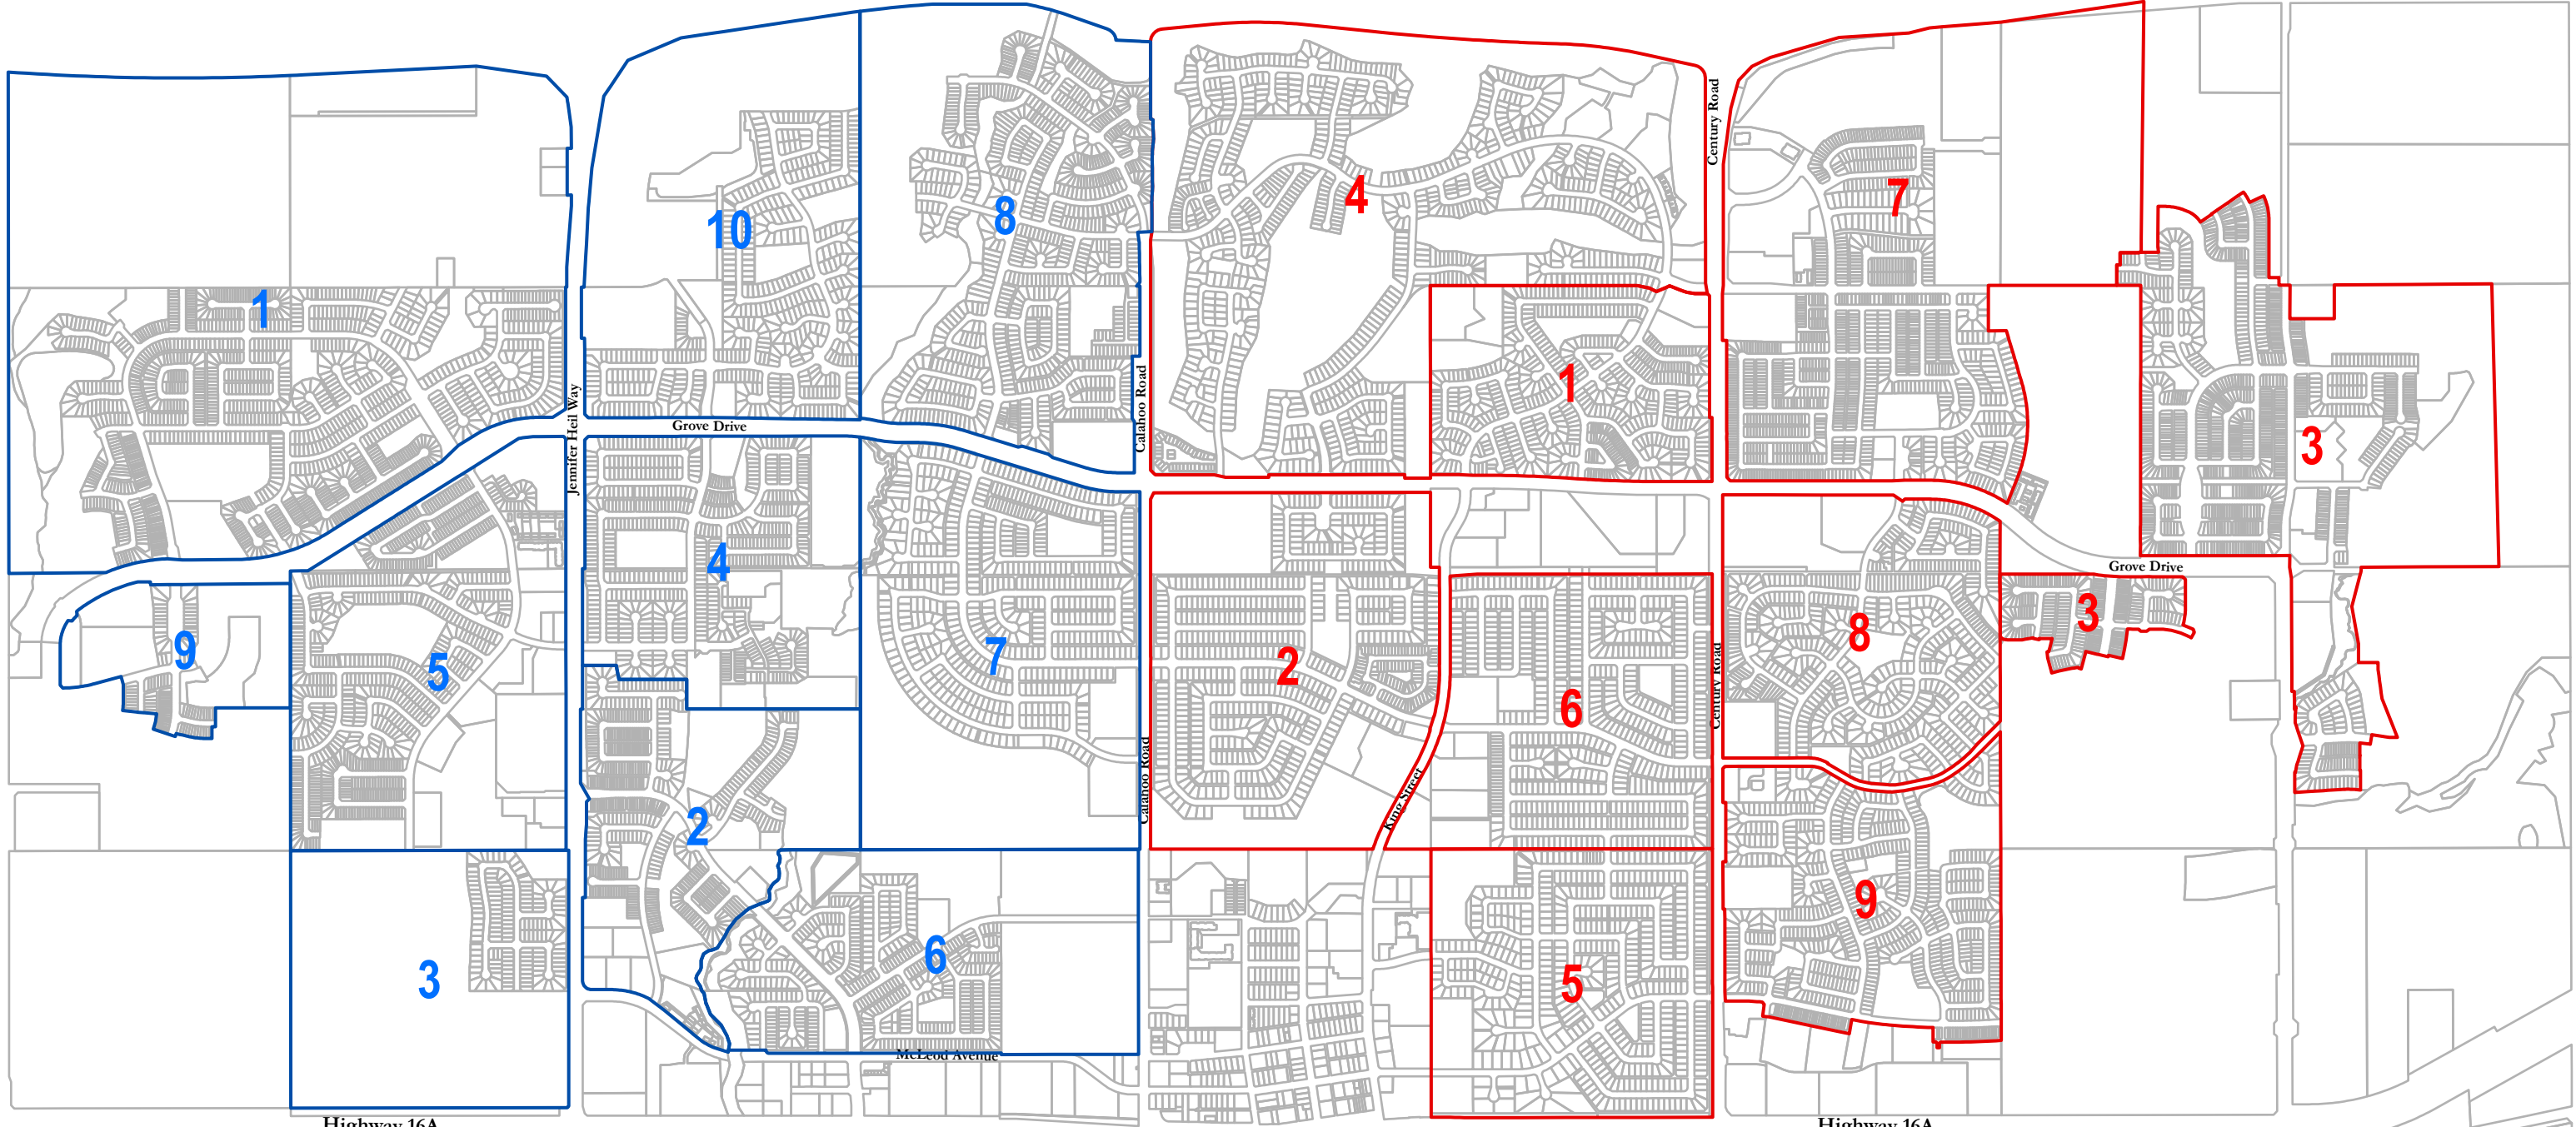

Highway 16

Highway 16A

Highway 16A

**2020/21 Roadway Snow and Ice Control  
Residential Clearing Rotation**

Scale: 1:18,000